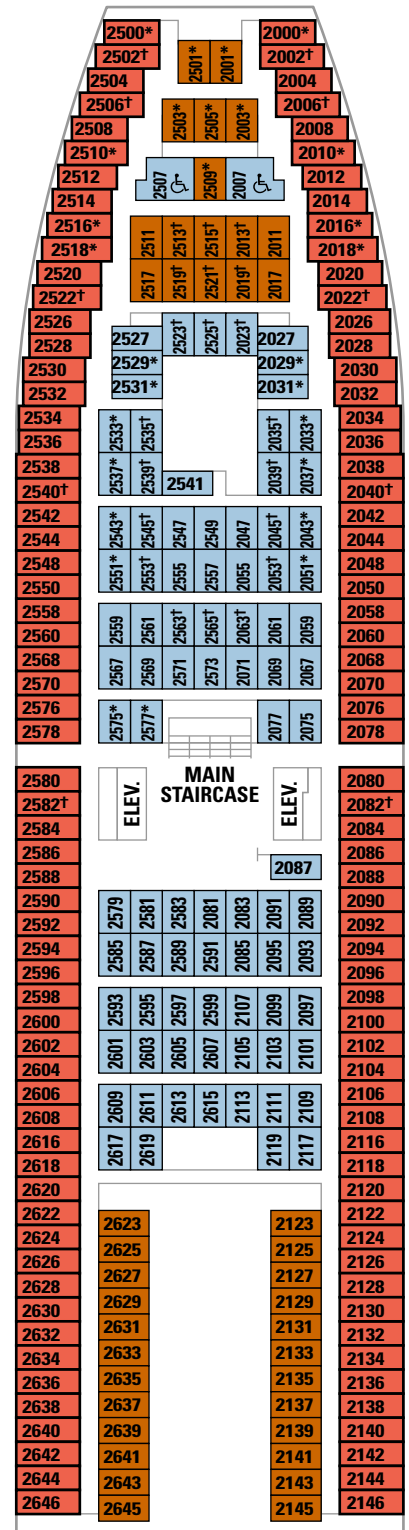

Get out there.®

Deck Two on Monarch of the Seas®

OCEANVIEW

H Oceanview Stateroom
Two twin beds (can convert into queen-size), vanity area, and a private bathroom. (122 sq. ft.)

INTERIOR

N **Q** Interior Stateroom
Two twin beds (can convert into queen-size), vanity area, and a private bathroom. (119 sq. ft.)

SYMBOL LEGEND

- △ Stateroom with sofa bed.
- Stateroom has third Pullman bed available.
- † Stateroom has third and fourth Pullman beds available.
- ↕ Connecting staterooms.
- ♿ Indicates accessible staterooms.
- Stateroom with sofa bed and third Pullman bed available.
- ‡ Stateroom has four additional Pullman beds available.

* Deck Plans on this site are frequently updated. Please note that Printable Deck Plans may not reflect the most recent changes.