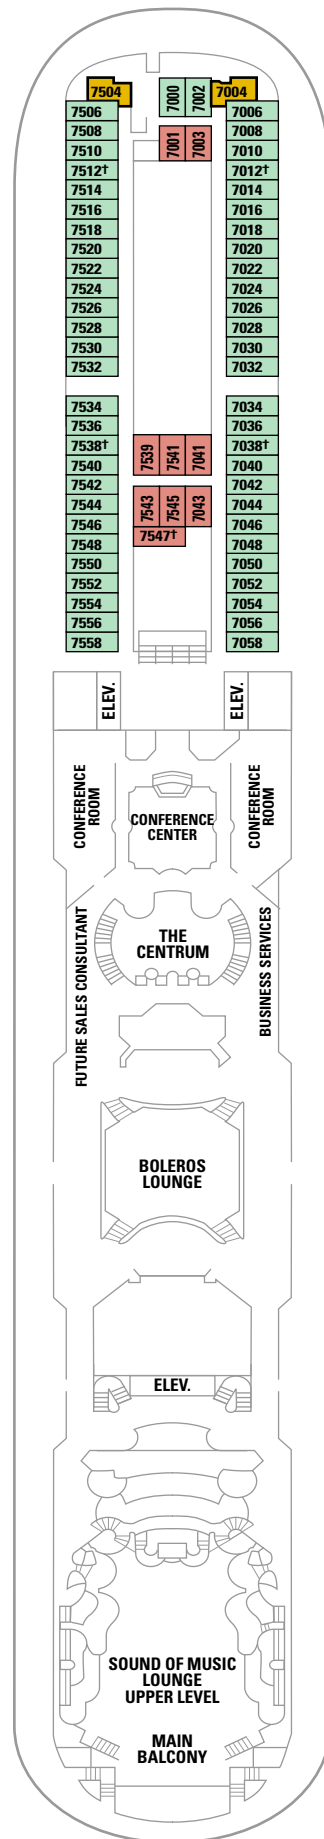

Get out there.®

Deck Seven on Monarch of the Seas®

OCEANVIEW

F1 I Oceanview Stateroom

Two twin beds (can convert into queen-size), vanity area, and a private bathroom. (122 sq. ft.)
Please note: All Category I Staterooms have an obstructed view.

INTERIOR

K Interior Stateroom

Two twin beds (can convert into queen-size), vanity area, and a private bathroom. (119 sq. ft.)

PUBLIC AREAS

Boleros

Get sweaty dancing to the Latin rhythms of Boleros. Then cool off with the latest Latin drinks like mojitos and caipirinas.

SYMBOL LEGEND

- △ Stateroom with sofa bed.
- Stateroom has third Pullman bed available.
- † Stateroom has third and fourth Pullman beds available.
- ↕ Connecting staterooms.
- ♿ Indicates accessible staterooms.
- Stateroom with sofa bed and third Pullman bed available.
- ‡ Stateroom has four additional Pullman beds available.

* Deck Plans on this site are frequently updated. Please note that Printable Deck Plans may not reflect the most recent changes.