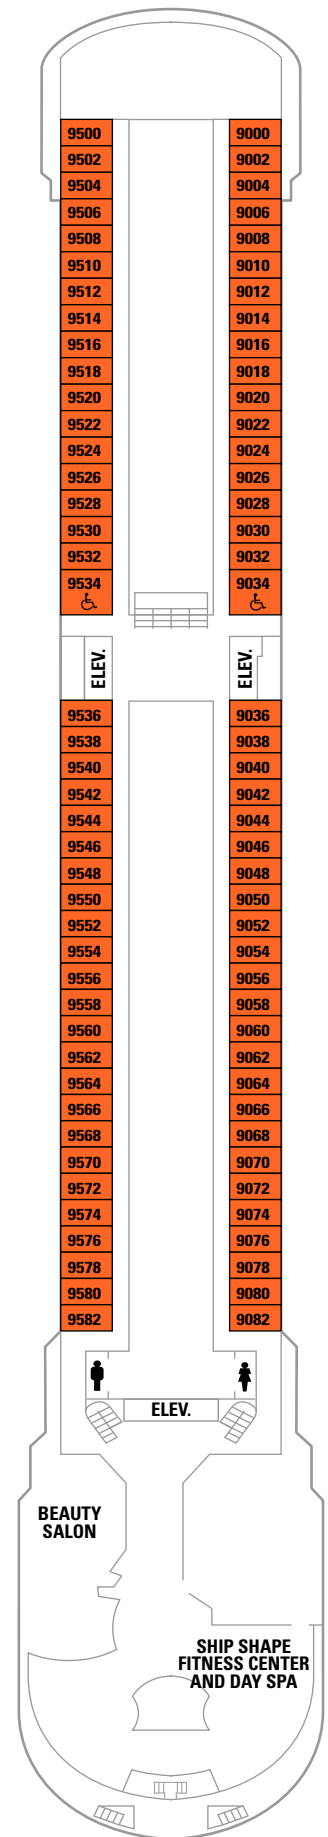

Get out there.®

Deck Nine on Monarch of the Seas®

SUITE / DELUXE

SO Superior Oceanview Stateroom

Two twin beds (can convert into queen-size), sitting area and a private bathroom. (157 sq. ft.)

Please note: Staterooms 9508 & 9512 have obstructed views. All other Staterooms on deck 9 have partially obstructed views.

PUBLIC AREAS

Beauty Salon

Find the new you. The one that looks fabulous.

ShipShape® Fitness Center and Day Spa

The ShipShape Fitness Center and Day Spa offers an array of cultural therapies designed to entice everyone. What seems fun and extravagant is actually a pathway to your own personal well-being. You'll enjoy state-of-the-art health equipment, an outdoor track, aerobics classes, and a full-service spa.

SYMBOL LEGEND

- △ Stateroom with sofa bed.
- Stateroom has third Pullman bed available.
- † Stateroom has third and fourth Pullman beds available.
- ‡ Connecting staterooms.
- ♿ Indicates accessible staterooms.
- Stateroom with sofa bed and third Pullman bed available.
- ‡ Stateroom has four additional Pullman beds available.