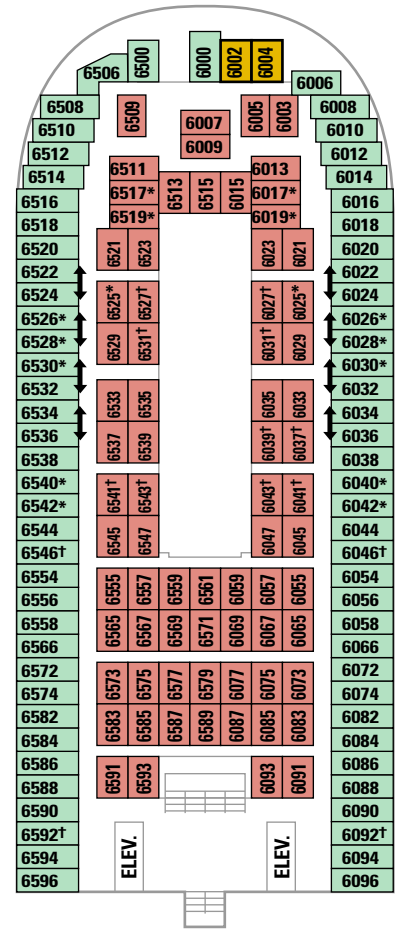

Get out there.®

Deck Six on Monarch of the Seas®

OCEANVIEW

F1 I Oceanview Stateroom

Two twin beds (can convert into queen-size), vanity area, and a private bathroom. (122 sq. ft.)

Please note: All Category I Staterooms have an obstructed view.

INTERIOR

K Interior Stateroom

Two twin beds (can convert into queen-size), vanity area, and a private bathroom. (119 sq. ft.)

SYMBOL LEGEND

- △ Stateroom with sofa bed.
- Stateroom has third Pullman bed available.
- † Stateroom has third and fourth Pullman beds available.
- ↕ Connecting staterooms.
- ♿ Indicates accessible staterooms.
- Stateroom with sofa bed and third Pullman bed available.
- ‡ Stateroom has four additional Pullman beds available.