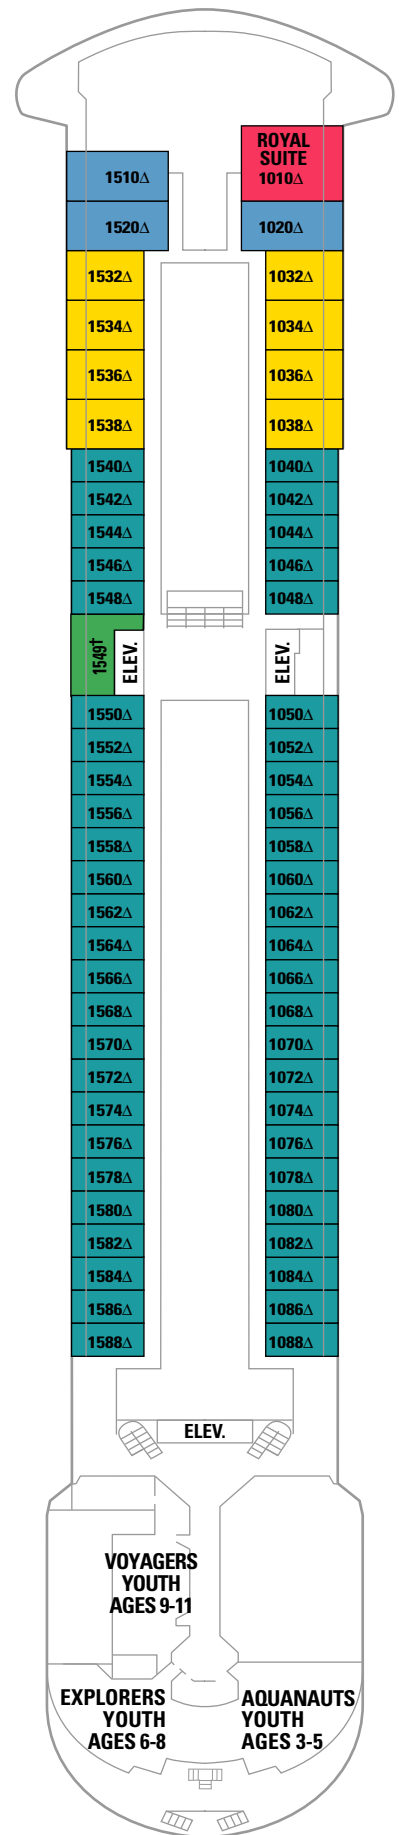

Get out there.®

Deck Ten on Monarch of the Seas®

SUITE/DELUXE

RS Royal Suite

Private balcony, whirlpool bathtub, separate living room with refrigerator and wet bar. (670 sq. ft., balcony 145 sq. ft.)

OS Owner's Suite

Queen-size bed, private balcony, private bathroom with bathtub, and a large living area. (446 sq. ft., balcony 102 sq. ft.)

FS Royal Family Suite

Two bedrooms (one with two twin beds and Pullman bed, one with queen-size bed), two bathrooms, living area, and a private balcony. (371 sq. ft., balcony 155 sq. ft.)

GS Grand Suite

Two twin beds (can convert into queen-size), private balcony and private bathroom with bathtub. (382 sq. ft., balcony 128 sq. ft.)

JS Junior Suite

Two twin beds (can convert into queen-size), sofa bed, and a private bathroom with bathtub. (264 sq. ft., balcony 70 sq. ft.)

PUBLIC AREAS

Adventure Ocean®

Run by exceptional, energetic and college-educated staff, the Royal Caribbean's Adventure Ocean program is one of the most comprehensive youth activity programs in the vacation industry.

SYMBOL LEGEND

- △ Stateroom with sofa bed.
- Stateroom has third Pullman bed available.
- † Stateroom has third and fourth Pullman beds available.
- ↕ Connecting staterooms.
- ♿ Indicates accessible staterooms.
- Stateroom with sofa bed and third Pullman bed available.
- ‡ Stateroom has four additional Pullman beds available.