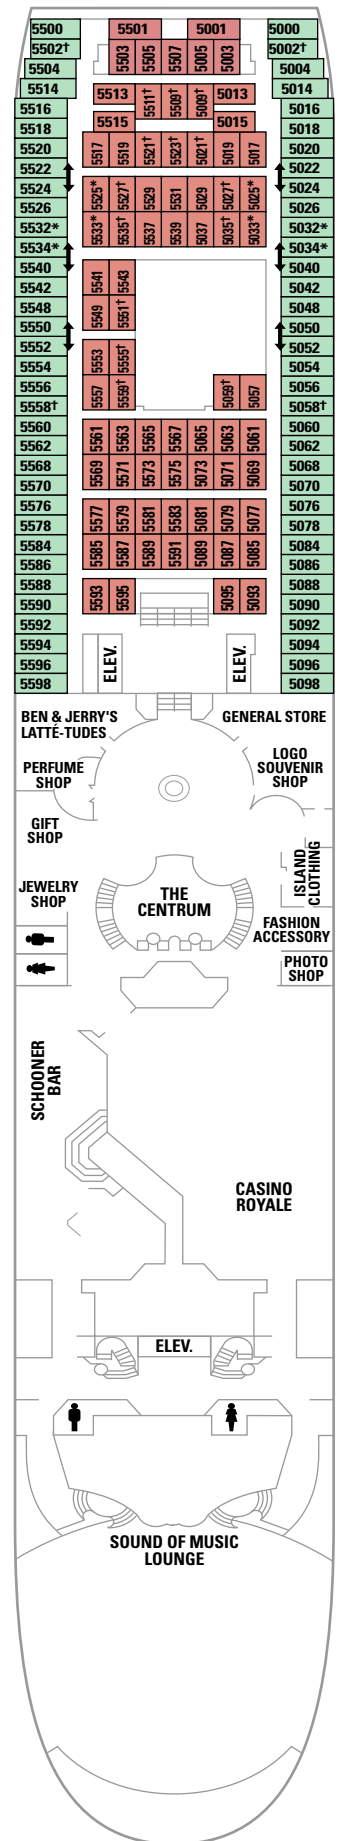

Get out there.®

Deck Five on Monarch of the Seas®

OCEANVIEW

F1 Oceanview Stateroom

Two twin beds (can convert into queen-size), vanity area, and a private bathroom. (122 sq. ft.)

INTERIOR

K Q Interior Stateroom

Two twin beds (can convert into queen-size), vanity area, and a private bathroom. (119 sq. ft.)

PUBLIC AREAS

Latté-tudes^{SM}

Relax with a frothy cup of cappuccino or a light snack while you watch the world go by in Latté-tudes, our modern-day coffee bar.

Boutiques of Centrum

Distinctive storefronts offer an array of merchandise ranging from perfume and jewelry to liquor and cruise wear.

Casino Royale^{SM}

Our glittering casino features electronic slot machines, Video Poker, Blackjack, Craps, Roulette and Caribbean Stud Poker.

Sound of Music Lounge

A 1,050-seat venue that features contemporary musical stage productions and headline entertainment.

SYMBOL LEGEND

- △ Stateroom with sofa bed.
- Stateroom has third Pullman bed available.
- † Stateroom has third and fourth Pullman beds available.
- ↕ Connecting staterooms.
- ♿ Indicates accessible staterooms.
- Stateroom with sofa bed and third Pullman bed available.
- ‡ Stateroom has four additional Pullman beds available.

* Deck Plans on this site are frequently updated. Please note that Printable Deck Plans may not reflect the most recent changes.