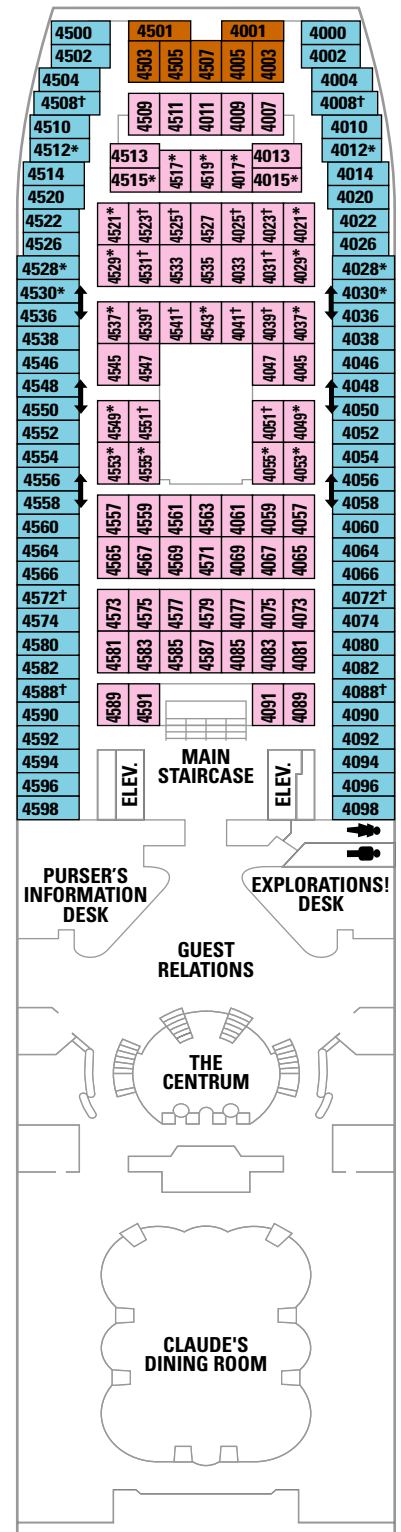

Get out there.®

Deck Four on Monarch of the Seas®

OCEANVIEW

F2 Oceanview Stateroom

Two twin beds (can convert into queen-size), vanity area, and a private bathroom. (122 sq. ft.)

INTERIOR

L Q Interior Stateroom

Two twin beds (can convert into queen-size), vanity area, and a private bathroom. (119 sq. ft.)

PUBLIC AREAS

Claude's

Our elegant main dining rooms are a great way to end a fabulous day with a five-course meal. Or a relaxed way to start the morning right. You'll make new friends and enjoy mouth-watering cuisine.

SYMBOL LEGEND

- △ Stateroom with sofa bed.
- Stateroom has third Pullman bed available.
- † Stateroom has third and fourth Pullman beds available.
- ↕ Connecting staterooms.
- ♿ Indicates accessible staterooms.
- Stateroom with sofa bed and third Pullman bed available.
- ‡ Stateroom has four additional Pullman beds available.

* Deck Plans on this site are frequently updated. Please note that Printable Deck Plans may not reflect the most recent changes.