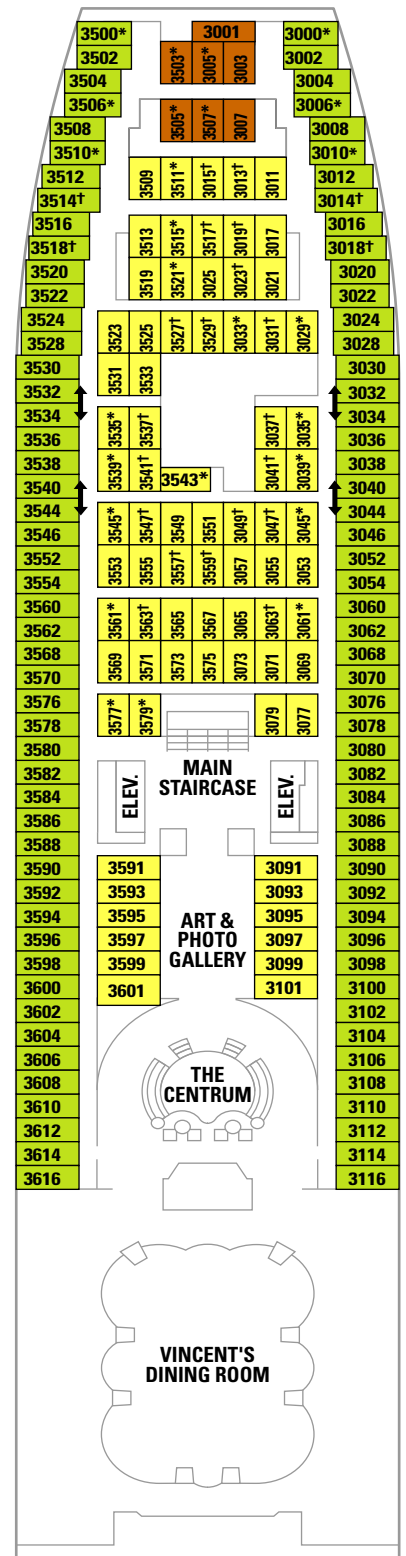

Get out there.®

Deck Three on Monarch of the Seas®

OCEANVIEW

G Oceanview Stateroom

Two twin beds (can convert into queen-size), vanity area, and a private bathroom. (122 sq. ft.)

INTERIOR

M Q Interior Stateroom

Two twin beds (can convert into queen-size), vanity area, and a private bathroom. (119 sq. ft.)

PUBLIC AREAS

Vincent's

Our elegant main dining rooms are a great way to end a fabulous day with a five-course meal. Or a relaxed way to start the morning right. You'll make new friends and enjoy mouth-watering cuisine.

The Centrum

The Centrum, a seven-story atrium surrounded by bars, lounges and unique shops, is best compared to the lobby of a grand hotel.

SYMBOL LEGEND

- △ Stateroom with sofa bed.
- Stateroom has third Pullman bed available.
- † Stateroom has third and fourth Pullman beds available.
- ↕ Connecting staterooms.
- ♿ Indicates accessible staterooms.
- Stateroom with sofa bed and third Pullman bed available.
- ‡ Stateroom has four additional Pullman beds available.