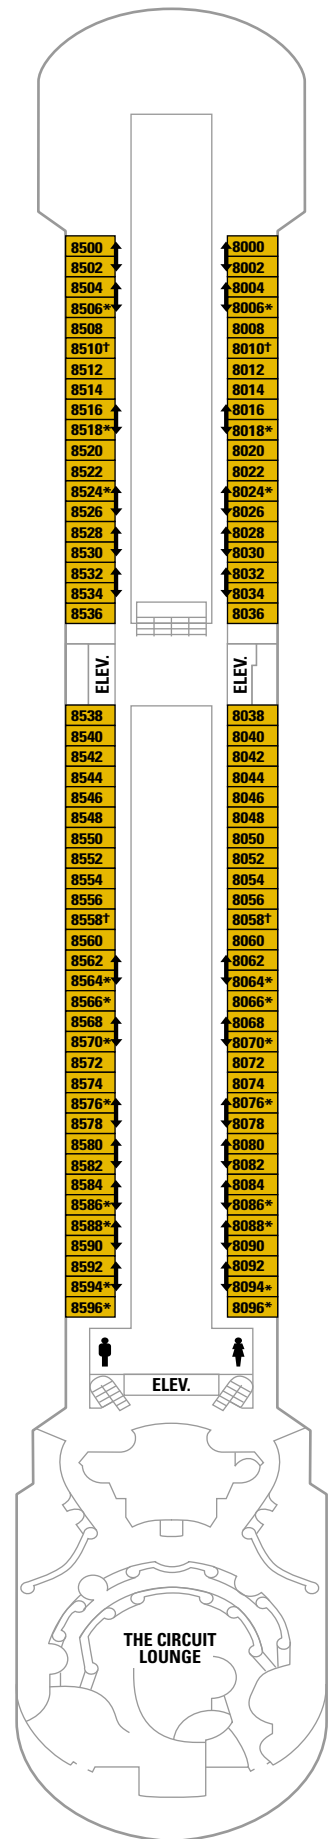

Get out there.®

Deck Eight on Monarch of the Seas®

OCEANVIEW

I Oceanview Stateroom

Two twin beds (can convert into queen-size), vanity area, and a private bathroom. (122 sq. ft.)

Please note: All Category I Staterooms have an obstructed view.

PUBLIC AREAS

The Circuit Lounge

The Circuit is a disco hot spot where you can dance the night away.

SYMBOL LEGEND

- △ Stateroom with sofa bed.
- Stateroom has third Pullman bed available.
- † Stateroom has third and fourth Pullman beds available.
- ↕ Connecting staterooms.
- ♿ Indicates accessible staterooms.
- Stateroom with sofa bed and third Pullman bed available.
- ‡ Stateroom has four additional Pullman beds available.

* Deck Plans on this site are frequently updated. Please note that Printable Deck Plans may not reflect the most recent changes.